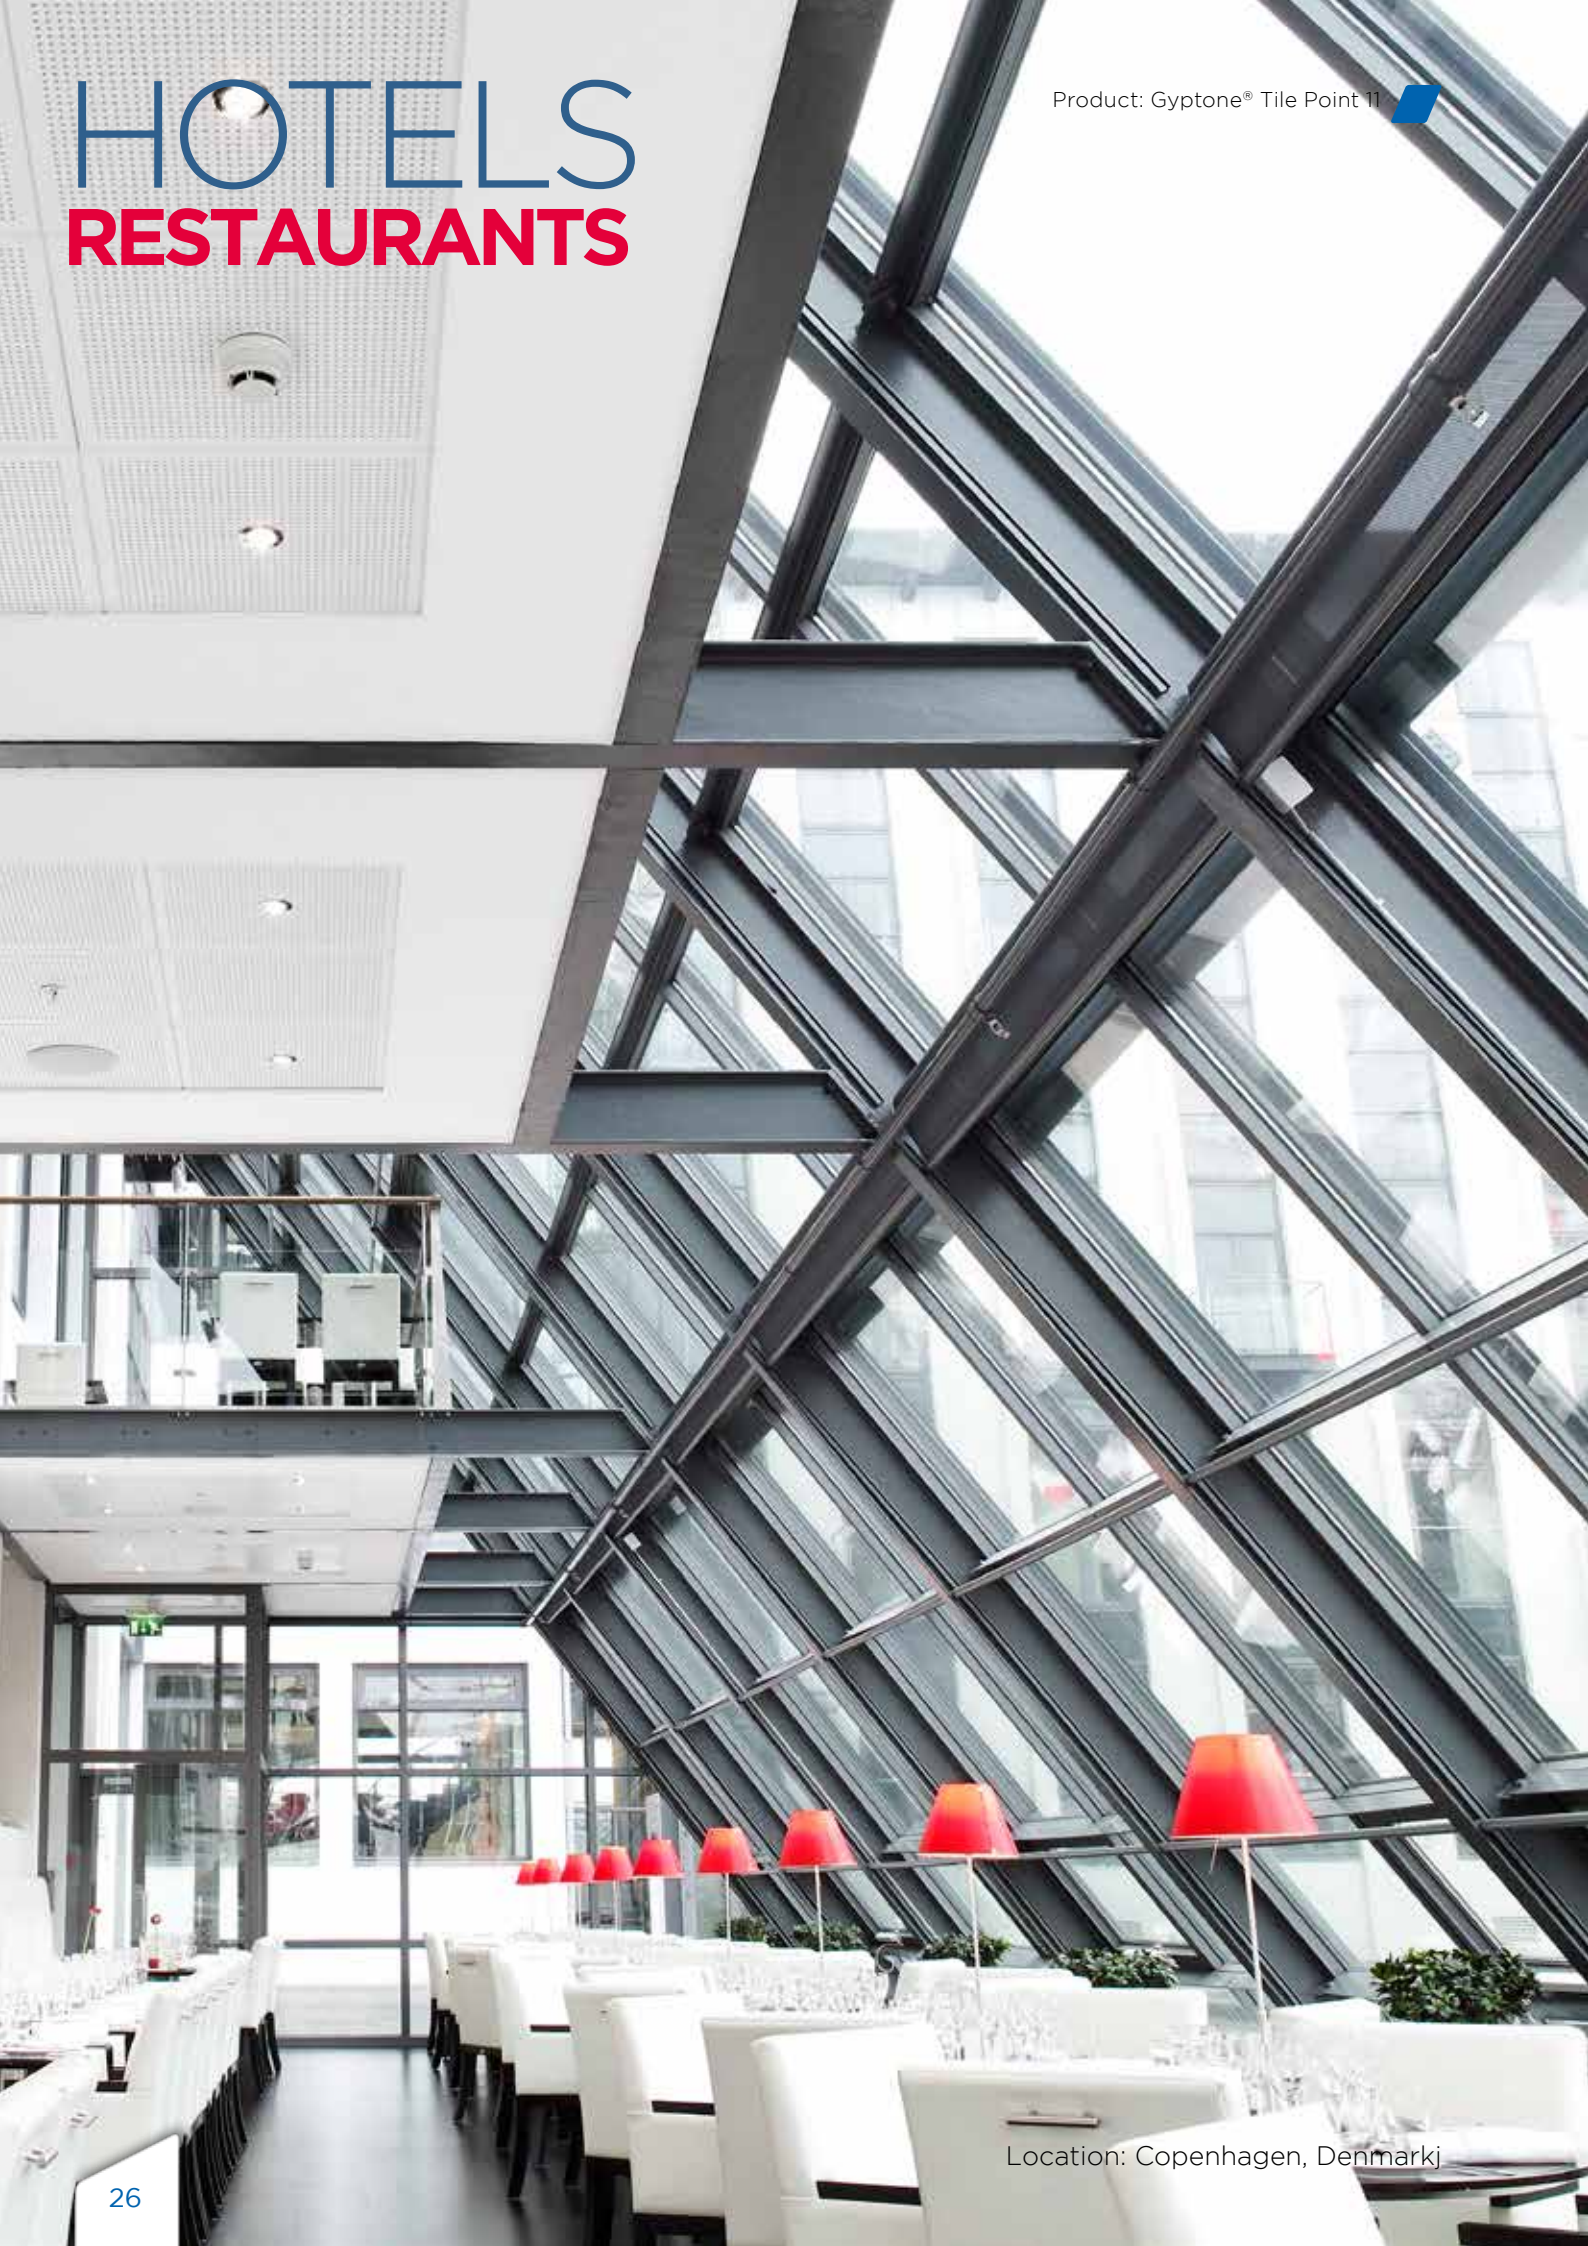

Location. La Rochelle, France

CASTLE

HOSPITALS HEALTH CARE

HOTELS RESTAURANTS

Product: Gyptone® Tile Point 11

Location: Copenhagen, Denmark

Location: Bergen, Norway

OFFICES BUSINESS CENTRES